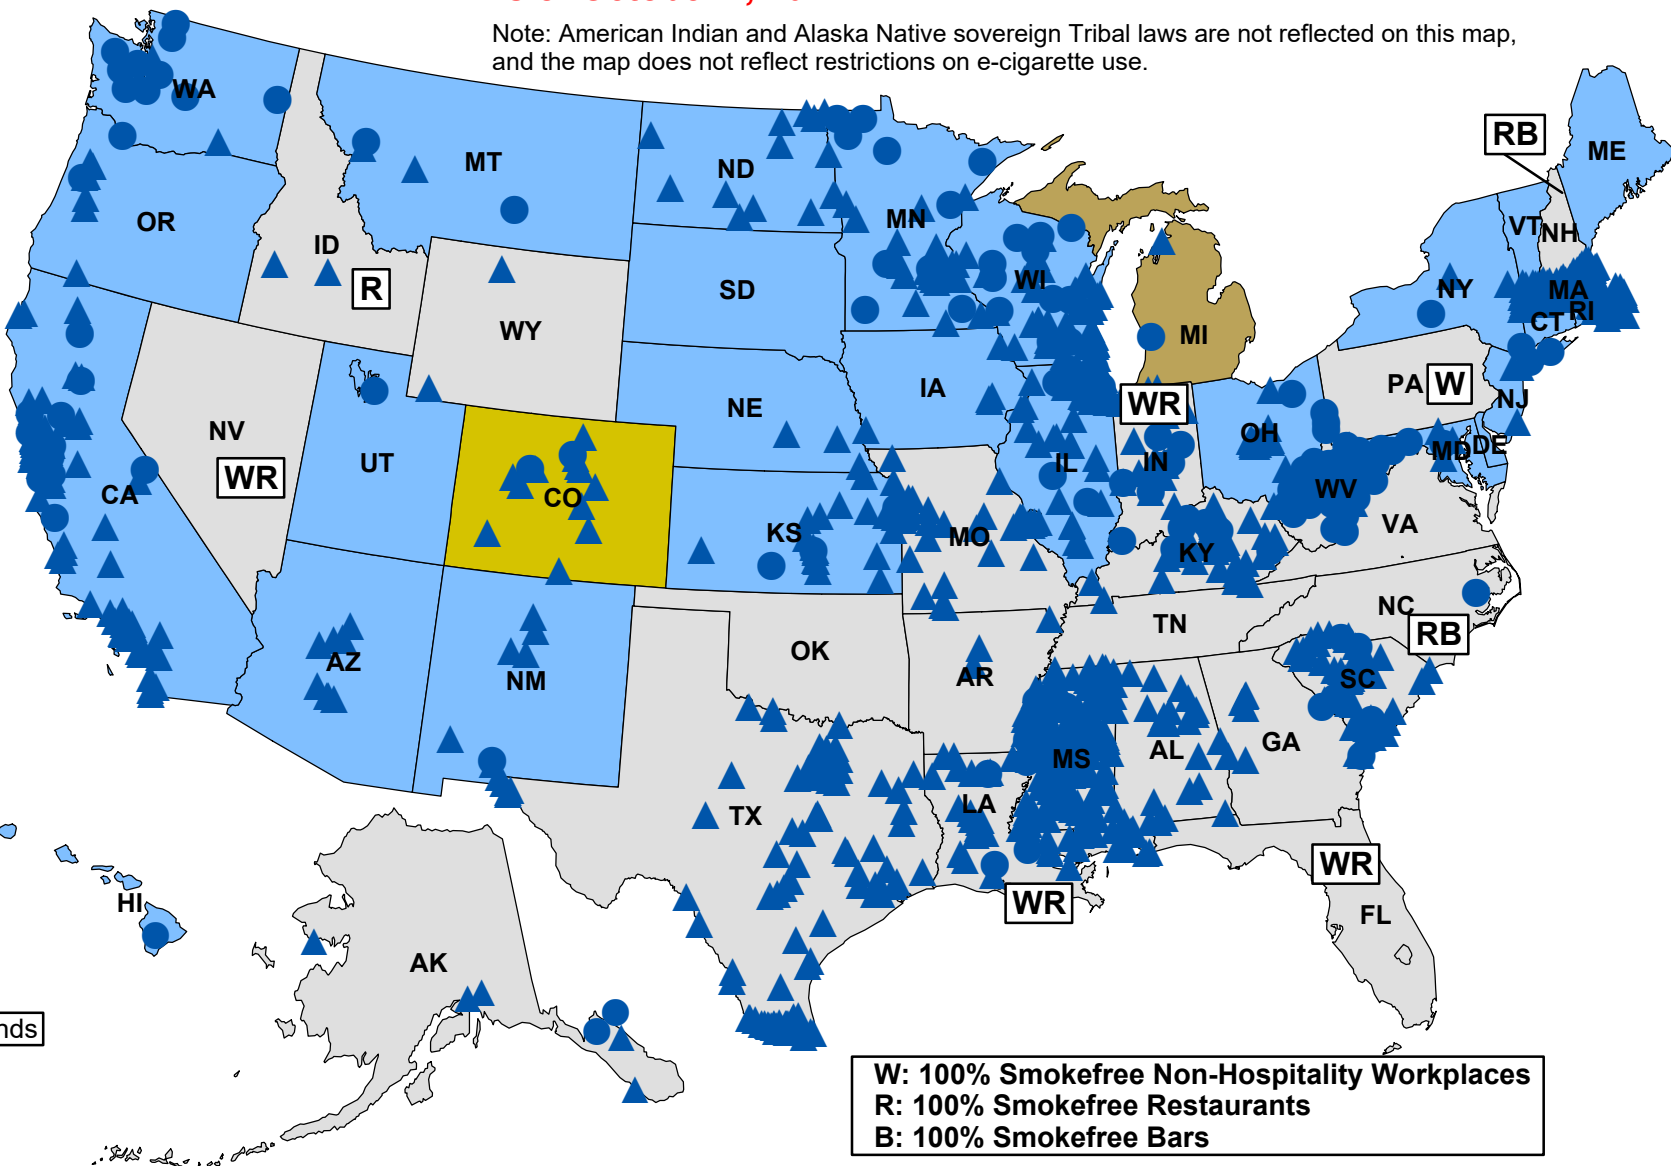

U.S. 100% Smokefree Laws in Non-Hospitality Workplaces AND Restaurants AND Bars

American Nonsmokers' Rights Foundation

As of October 1, 2021

Note: American Indian and Alaska Native sovereign Tribal laws are not reflected on this map, and the map does not reflect restrictions on e-cigarette use.

Territories and Commonwealths

State and Commonwealth/Territory Law Type

- 100% Smokefree Non-Hospitality Workplace, Restaurant, & Bar Law
- Law doesn't cover 100% Smokefree Non-Hosp. Workplaces & Restaurants & Bars
- Smokefree Law has certain exemptions for marijuana smoking in 100% Smokefree Restaurants
- Smokefree Law has certain exemptions for marijuana smoking in 100% Smokefree Restaurants & Bars

Locality Type with a 100% Smokefree WRB Law

- City
- County

States, Commonwealths, and Territories with 100% Smokefree Laws in all Non-Hospitality Workplaces, Restaurants, and Bars
 Currently in effect as of October 1, 2021