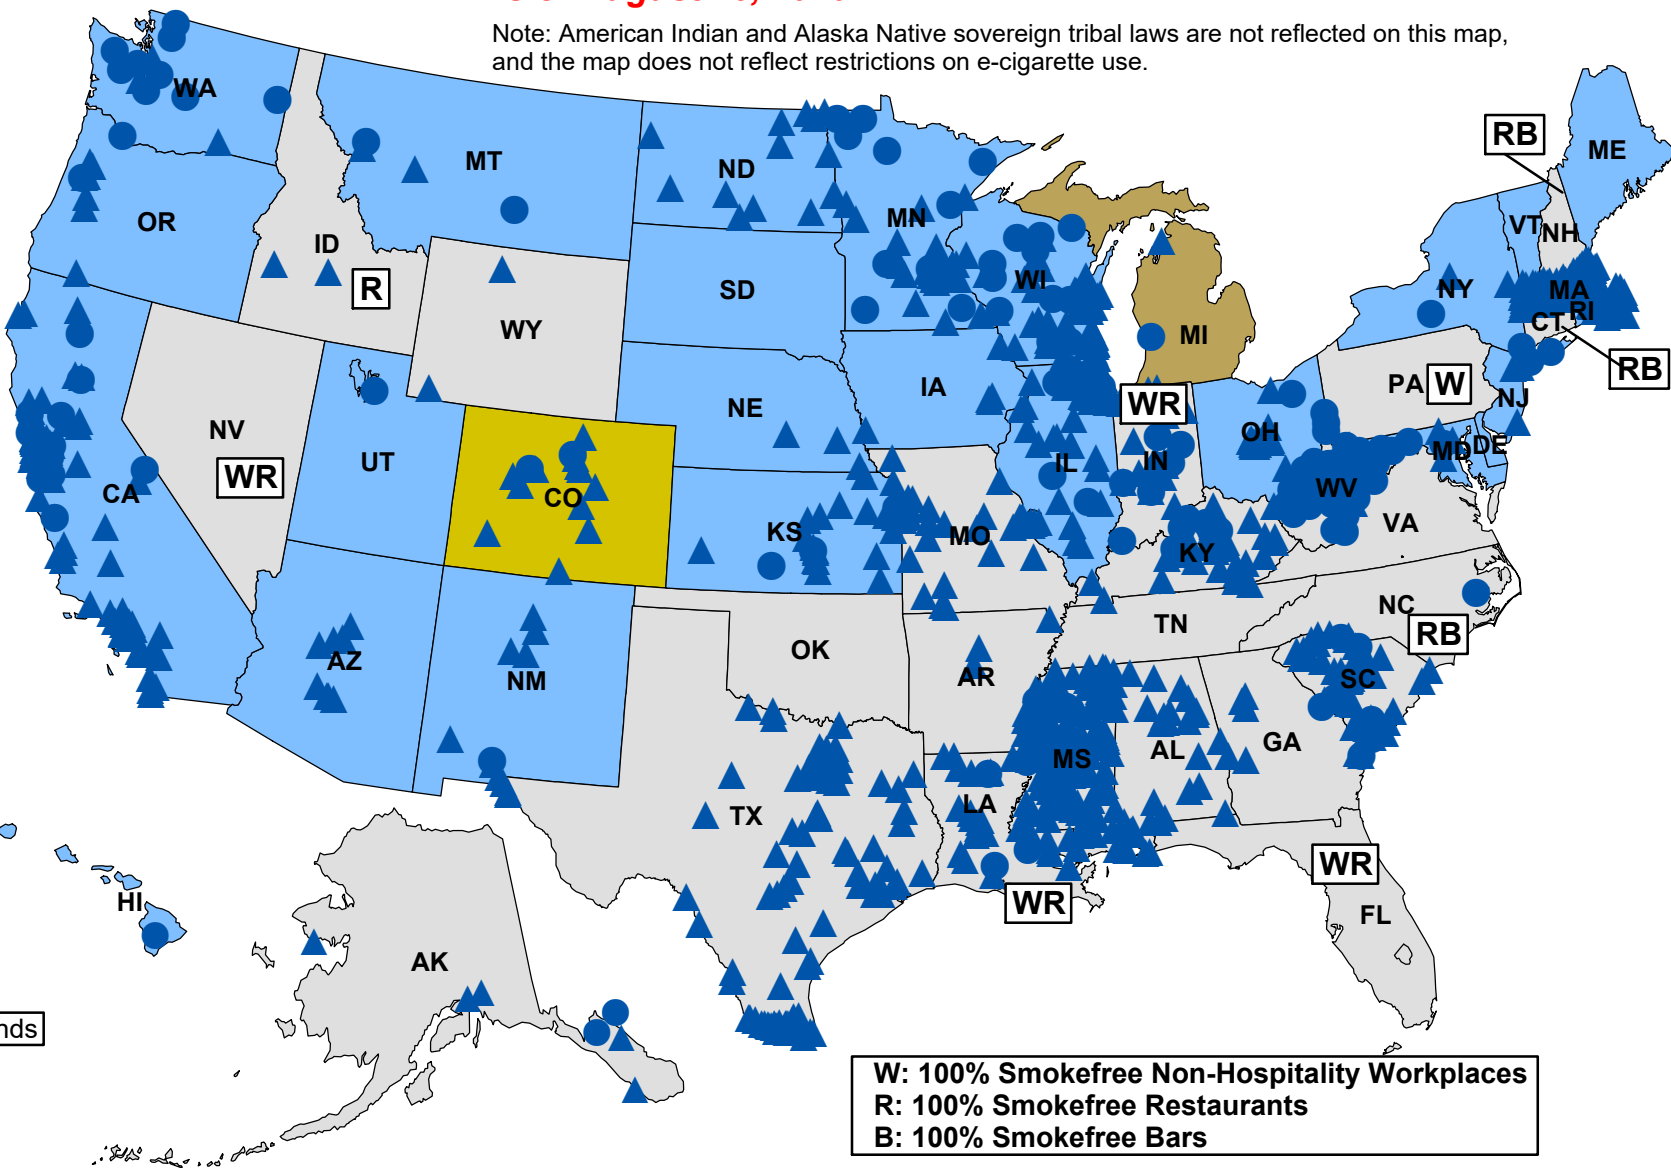

U.S. 100% Smokefree Laws in Non-Hospitality Workplaces AND Restaurants AND Bars

American Nonsmokers' Rights Foundation

As of August 15, 2020

Note: American Indian and Alaska Native sovereign tribal laws are not reflected on this map, and the map does not reflect restrictions on e-cigarette use.

Territories and Commonwealths

States, Commonwealths, and Territories with 100% Smokefree Laws in all Non-Hospitality Workplaces, Restaurants, and Bars
 Currently in effect as of August 15, 2020

Only laws that do not allow smoking in attached bars or separately ventilated rooms and do not have size exemptions are listed here.

Arizona	Massachusetts	Oregon
California	Michigan**	Puerto Rico
Colorado*	Minnesota	Rhode Island
Delaware	Montana	South Dakota
Hawaii	Nebraska	U.S. Virgin Islands
Illinois	New Jersey	Utah
Iowa	New Mexico	Vermont
Kansas	New York	Washington
Maine	North Dakota	Wisconsin
Maryland	Ohio	