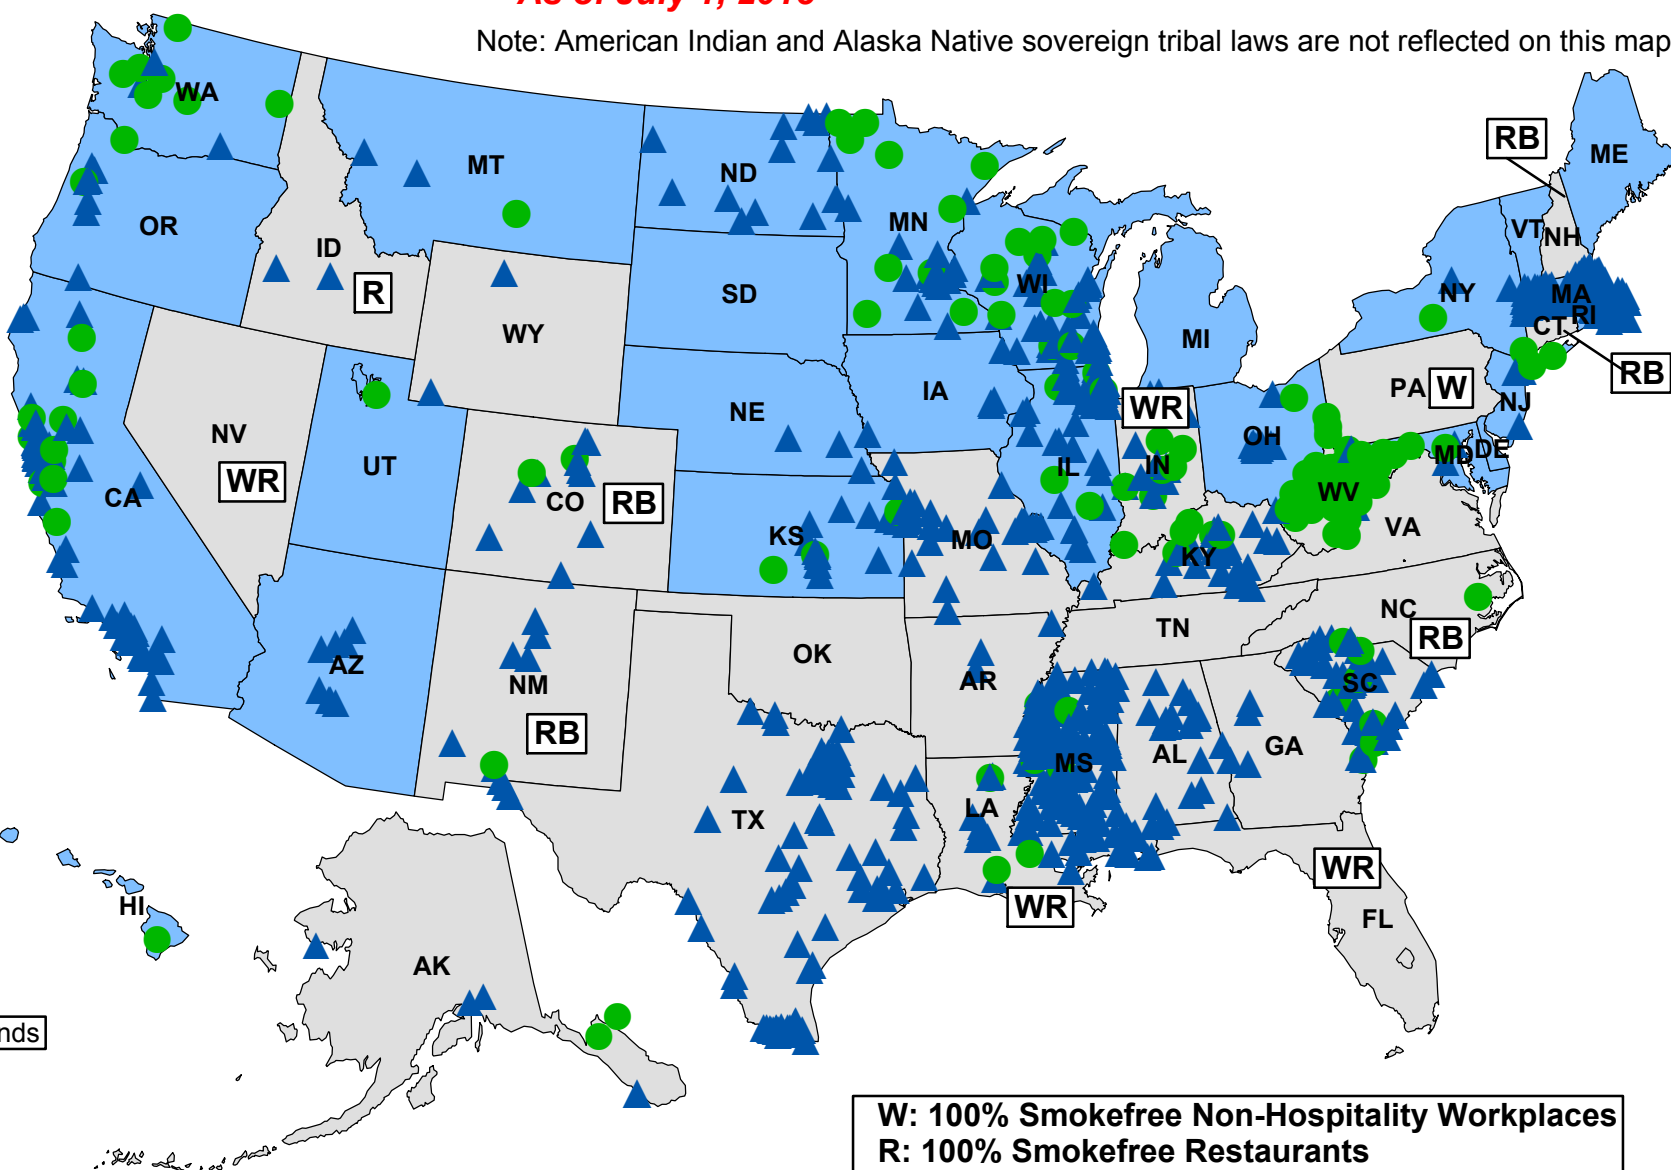

# U.S. 100% Smokefree Laws in Non-Hospitality Workplaces AND Restaurants AND Bars

American Nonsmokers' Rights Foundation

*As of July 1, 2018*

Note: American Indian and Alaska Native sovereign tribal laws are not reflected on this map.

## Territories and Commonwealths

**States, Commonwealths, and Territories with 100% Smokefree Laws in all Non-Hospitality Workplaces,\* Restaurants,\*\* and Bars**

Currently in effect as of July 1, 2018

**Municipalities with Local 100% Smokefree Laws in all Non-Hospitality Workplaces,\* Restaurants,\*\* and Bars**

Currently in effect as of July 1, 2018

**Note:** The jurisdiction(s) affected by county-level laws vary widely. Look for a plus symbol (+) next to each county with a law that includes both incorporated and unincorporated areas. A county without a symbol means that the county law covers unincorporated areas only.