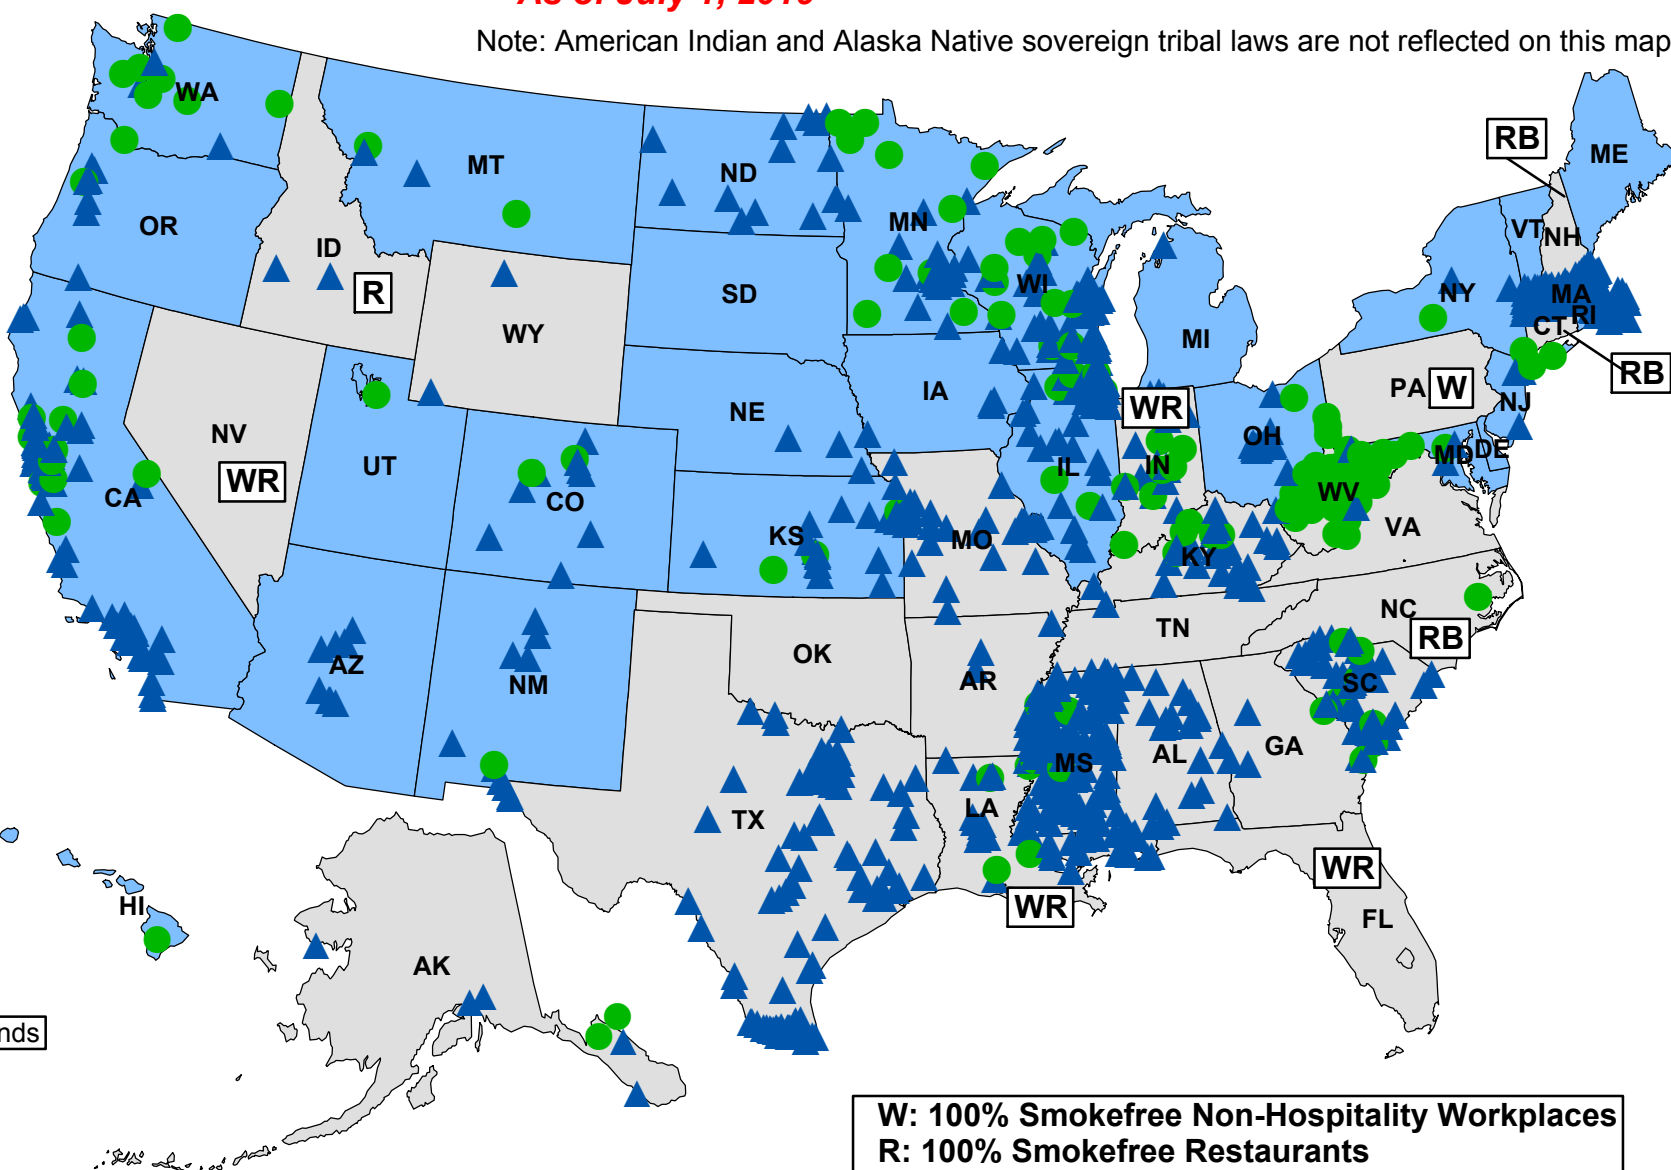

U.S. 100% Smokefree Laws in Non-Hospitality Workplaces AND Restaurants AND Bars

American Nonsmokers' Rights Foundation

As of July 1, 2019

Note: American Indian and Alaska Native sovereign tribal laws are not reflected on this map.

Territories and Commonwealths

States, Commonwealths, and Territories with 100% Smokefree Laws in all Non-Hospitality Workplaces,* Restaurants, and Bars**

Currently in effect as of July 1, 2019

Only laws that do not allow smoking in attached bars or separately ventilated rooms and do not have size exemptions are listed here.

| | | |
|------------|---------------|---------------------|
| Arizona | Massachusetts | Oregon |
| California | Michigan | Puerto Rico |
| Colorado | Minnesota | Rhode Island |
| Delaware | Montana | South Dakota |
| Hawaii | Nebraska | U.S. Virgin Islands |
| Illinois | New Jersey | Utah |
| Iowa | New Mexico | Vermont |
| Kansas | New York | Washington |
| Maine | North Dakota | Wisconsin |
| Maryland | Ohio | |

Municipalities with Local 100% Smokefree Laws in all Non-Hospitality Workplaces,* Restaurants, and Bars**

Currently in effect as of July 1, 2019

Note: The jurisdiction(s) affected by county-level laws vary widely. Look for a plus symbol (+) next to each county with a law that includes both incorporated and unincorporated areas. A county without a symbol means that the county law covers unincorporated areas only.