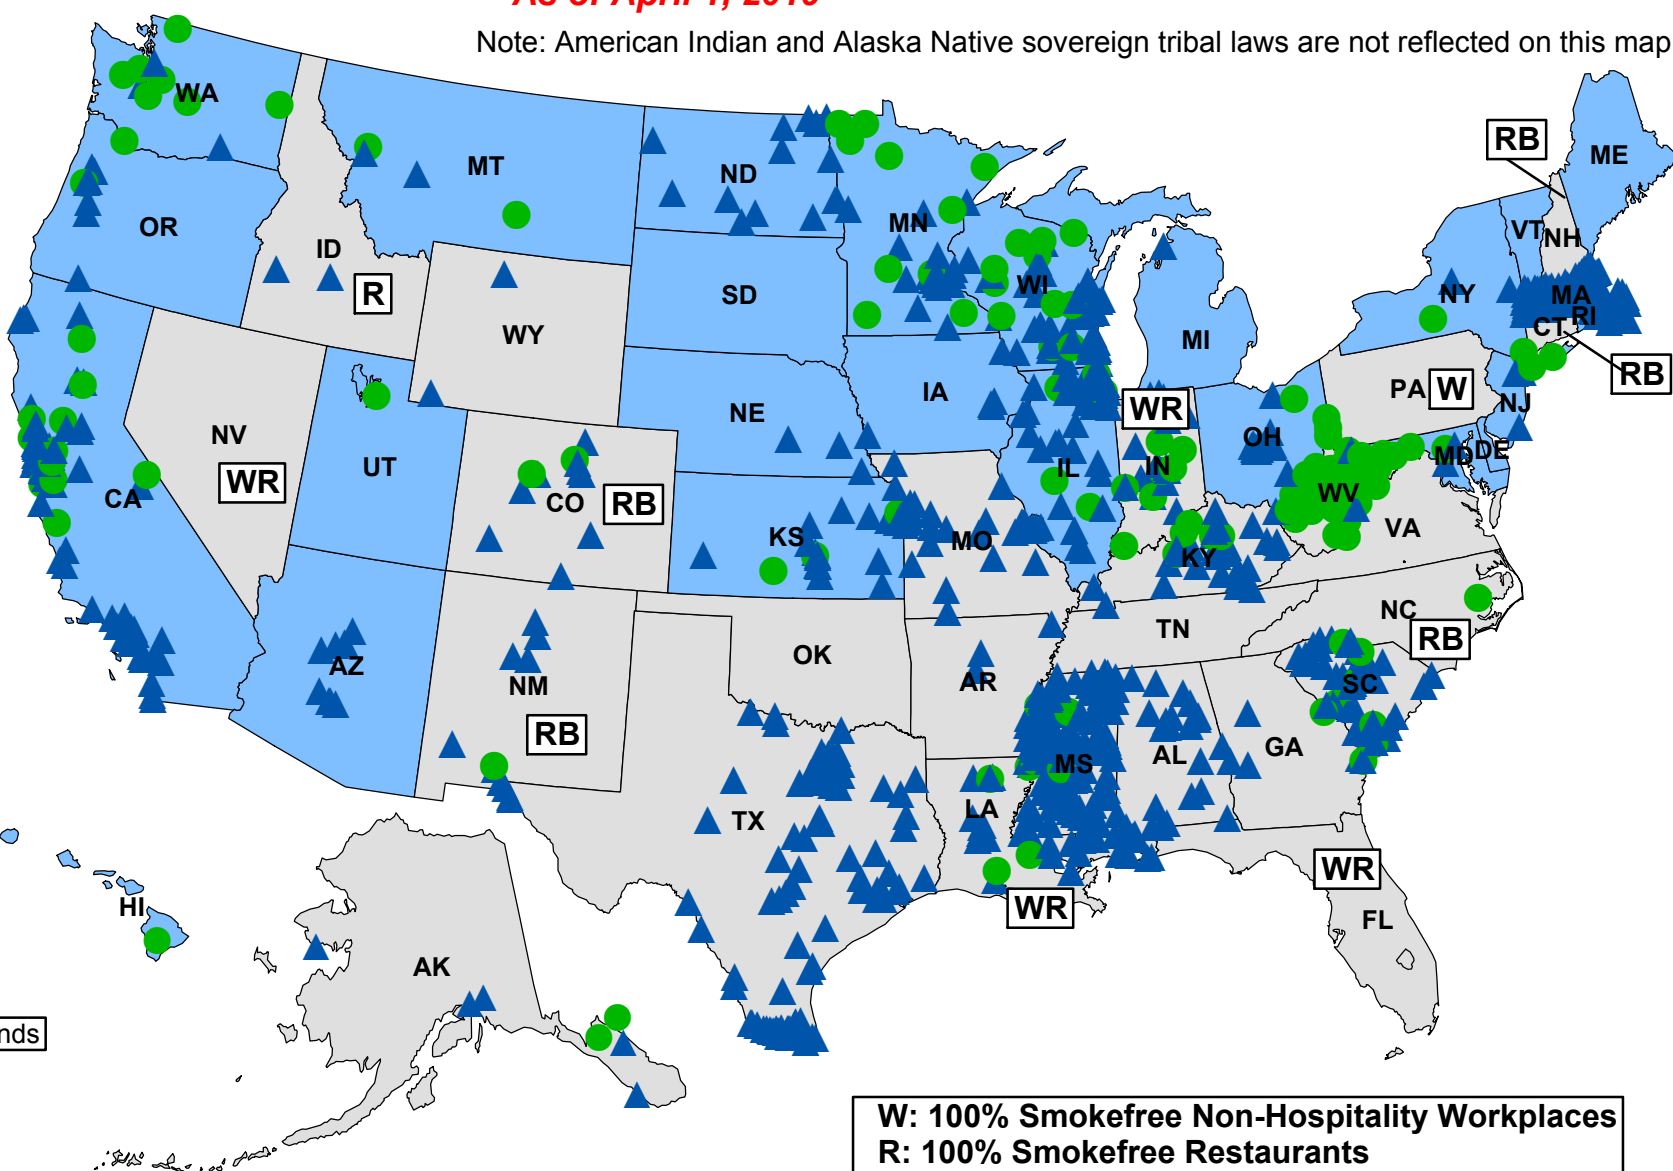

U.S. 100% Smokefree Laws in Non-Hospitality Workplaces AND Restaurants AND Bars

American Nonsmokers' Rights Foundation

As of April 1, 2019

Note: American Indian and Alaska Native sovereign tribal laws are not reflected on this map.

Territories and Commonwealths

Locality Type with a 100% Smokefree WRB Law

- ▲ City
- County

State and Commonwealth/Territory Law Type

- 100% Smokefree Non-Hospitality Workplace, Restaurant, and Bar Law
- Law doesn't cover 100% Smokefree Non-Hosp. Workplaces & Restaurants & Bars

States, Commonwealths, and Territories with 100% Smokefree Laws in all Non-Hospitality Workplaces,* Restaurants, and Bars**

Currently in effect as of April 1, 2019

Only laws that do not allow smoking in attached bars or separately ventilated rooms and do not have size exemptions are listed here.

Arizona	Massachusetts	Oregon
California	Michigan	Puerto Rico
Delaware	Minnesota	Rhode Island
Hawaii	Montana	South Dakota
Illinois	Nebraska	U.S. Virgin Islands
Iowa	New Jersey	Utah
Kansas	New York	Vermont
Maine	North Dakota	Washington
Maryland	Ohio	Wisconsin