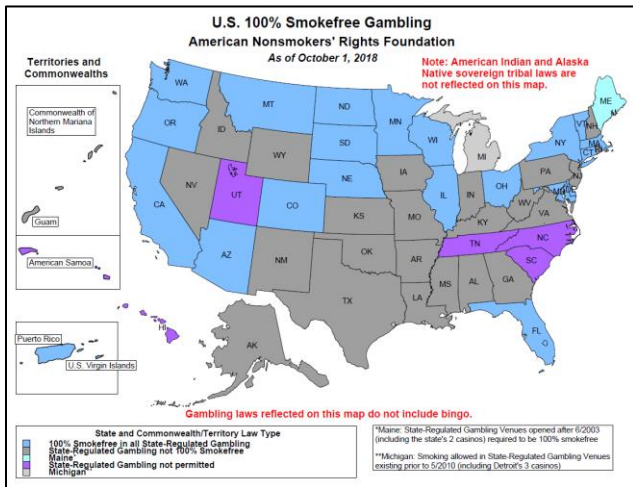

U.S. Smokefree Casinos and Gambling Facilities

October 1, 2018

State-regulated Gambling Facilities

There are at least **782** state-regulated gambling facilities that are required to be 100% smokefree indoors. Of the casinos and other facilities listed below, most are required to be smokefree by state law. Additionally, gambling facilities marked with an * are not required by law to be smokefree, but are smokefree by their own corporate policy.

Vermont and Wisconsin's smokefree laws cover state-regulated gambling facilities, but neither state currently has any such facilities. Maine's smokefree law requires state-regulated gambling facilities opened after July 1, 2003 to be 100% smokefree (including the state's 2 casinos), but prior facilities may have a smoking room. Michigan's smokefree law allows smoking in state-regulated gambling venues existing prior to 5/2010 (including Detroit's 3 casinos).

State-regulated gambling facilities are not permitted in American Samoa, Hawaii, North Carolina, South Carolina, Tennessee, and Utah, although some permit bingo and/or lottery.

→ See page 21 for American Indian Sovereign Tribal Gaming Facilities.

Visit our smokefree casinos site at smokefreecasinos.org for more information.

To view a larger version of this map of the U.S. states, commonwealths, and territories that require state-regulated gambling facilities to be 100% smokefree, go to no-smoke.org/wp-content/uploads/pdf/100smokefreecasinos.pdf

Property	Community	Type of Property
Arizona		
Mirage Sports Grill	Apache Junction	Off-Track Betting Facility
99 Pub & Grill	Avondale	Off-Track Betting Facility
Waddell's Longhorn Corral	Buckeye	Off-Track Betting Facility
McMasher's Sports Bar	Casa Grande	Off-Track Betting Facility
Gallagher's - Carefree Highway	Cave Creek	Off-Track Betting Facility
Harold's Cave Creek Corral	Cave Creek	Off-Track Betting Facility