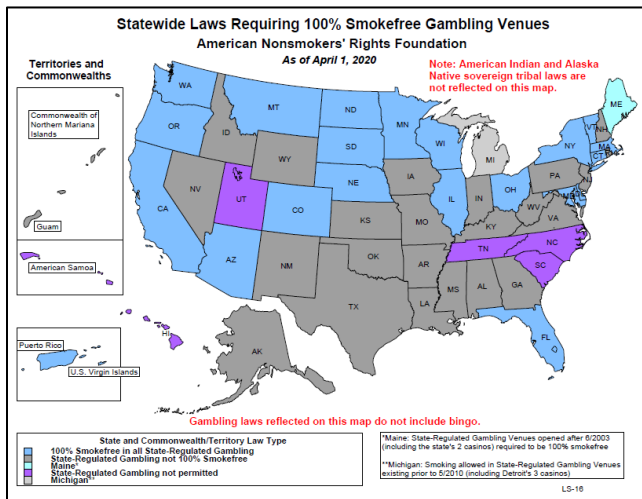

U.S. Smokefree Casinos and Gambling Facilities

April 1, 2020

State-regulated Gambling Facilities

There are at least **783** state-regulated gambling facilities that are required to be 100% smokefree indoors. Of the casinos and other facilities listed below, most are required to be smokefree by state law. Additionally, gambling facilities marked with an * are not required by law to be smokefree, but are smokefree by their own corporate policy.

Vermont and Wisconsin's smokefree laws cover state-regulated gambling facilities, but neither state currently has any such facilities. Maine's smokefree law requires state-regulated gambling facilities opened after July 1, 2003 to be 100% smokefree (including the state's 2 casinos), but prior facilities may have a smoking room. Michigan's smokefree law allows smoking in state-regulated gambling venues existing prior to 5/2010 (including Detroit's 3 casinos).

State-regulated gambling facilities are not permitted in American Samoa, Hawaii, North Carolina, South Carolina, Tennessee, and Utah, although some permit bingo and/or lottery.

→ *See page 21 for American Indian Sovereign Tribal Gaming Facilities.*

Visit our smokefree casinos site at smokefreecasinos.org for more information.

To view a larger version of this map of the U.S. states, commonwealths, and territories that require state-regulated gambling facilities to be 100% smokefree, go to no-smoke.org/wp-content/uploads/pdf/100smokefreecasinos.pdf

Property	Community	Type of Property
Arizona		
Mirage Sports Grill	Apache Junction	Off-Track Betting Facility
99 Pub & Grill	Avondale	Off-Track Betting Facility
Waddell's Longhorn Corral	Buckeye	Off-Track Betting Facility
McMasher's Sports Bar	Casa Grande	Off-Track Betting Facility
Gallagher's - Carefree Highway	Cave Creek	Off-Track Betting Facility
Harold's Cave Creek Corral	Cave Creek	Off-Track Betting Facility