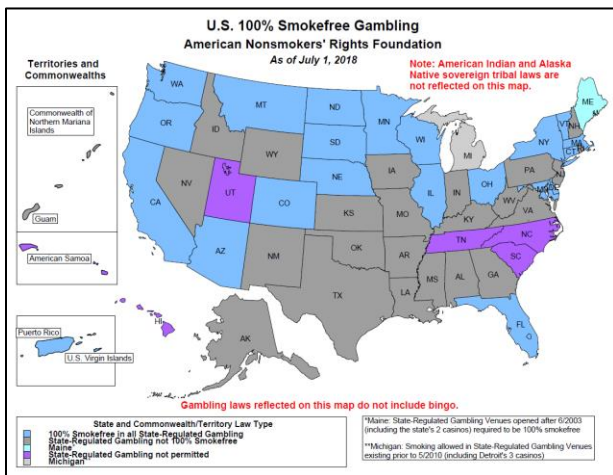

U.S. Smokefree Casinos and Gambling Facilities

July 1, 2018

State-regulated Gambling Facilities

There are at least **784** state-regulated gambling facilities that are required to be 100% smokefree indoors. Of the casinos and other facilities listed below, most are required to be smokefree by state law. Additionally, gambling facilities marked with an * are not required by law to be smokefree, but are smokefree by their own corporate policy.

Vermont and Wisconsin's smokefree laws cover state-regulated gambling facilities, but neither state currently has any such facilities. Maine's smokefree law requires state-regulated gambling facilities opened after July 1, 2003 to be 100% smokefree (including the state's 2 casinos), but prior facilities may have a smoking room. Michigan's smokefree law allows smoking in state-regulated gambling venues existing prior to 5/2010 (including Detroit's 3 casinos).

State-regulated gambling facilities are not permitted in American Samoa, Hawaii, North Carolina, South Carolina, Tennessee, and Utah, although some permit bingo and/or lottery.

→ See pages 20-21 for American Indian Sovereign Tribal Gaming Facilities.

Visit our smokefree casinos site at smokefreecasinos.org for more information.

To view a larger version of this map of the U.S. states, commonwealths, and territories that require state-regulated gambling facilities to be 100% smokefree, go to no-smoke.org/wp-content/uploads/pdf/100smokefreecasinos.pdf

Property	Community	Type of Property
Arizona		
Mirage Sports Grill	Apache Junction	Off-Track Betting Facility
99 Pub & Grill	Avondale	Off-Track Betting Facility
Waddell's Longhorn Corral	Buckeye	Off-Track Betting Facility
McMasher's Sports Bar	Casa Grande	Off-Track Betting Facility
Gallagher's - Carefree Highway	Cave Creek	Off-Track Betting Facility
Harold's Cave Creek Corral	Cave Creek	Off-Track Betting Facility