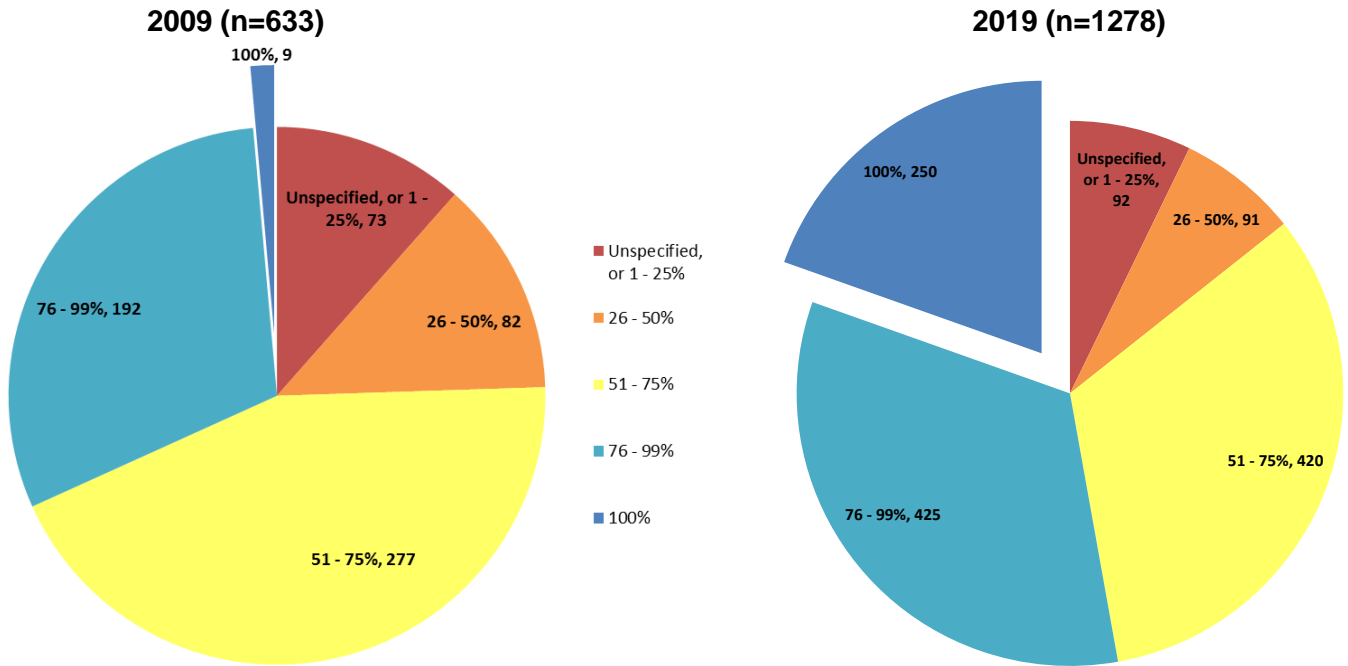

**State and Local 100% Smokefree Hotel and Motel Guest Room Laws**  
 Enacted as of October 1, 2019

Click here <https://no-smoke.org/category/hotels> for more information about smokefree hotels.

**Number of State and Local Laws by Percent of Smokefree Hotel Rooms: Progression**

The following table includes state laws requiring that all hotel and motel rooms be 100% smokefree.

State
1. Colorado
2. Indiana
3. Michigan

State
4. North Dakota
5. Vermont
6. Wisconsin

The following table includes local laws requiring that all hotel and motel rooms be 100% smokefree.