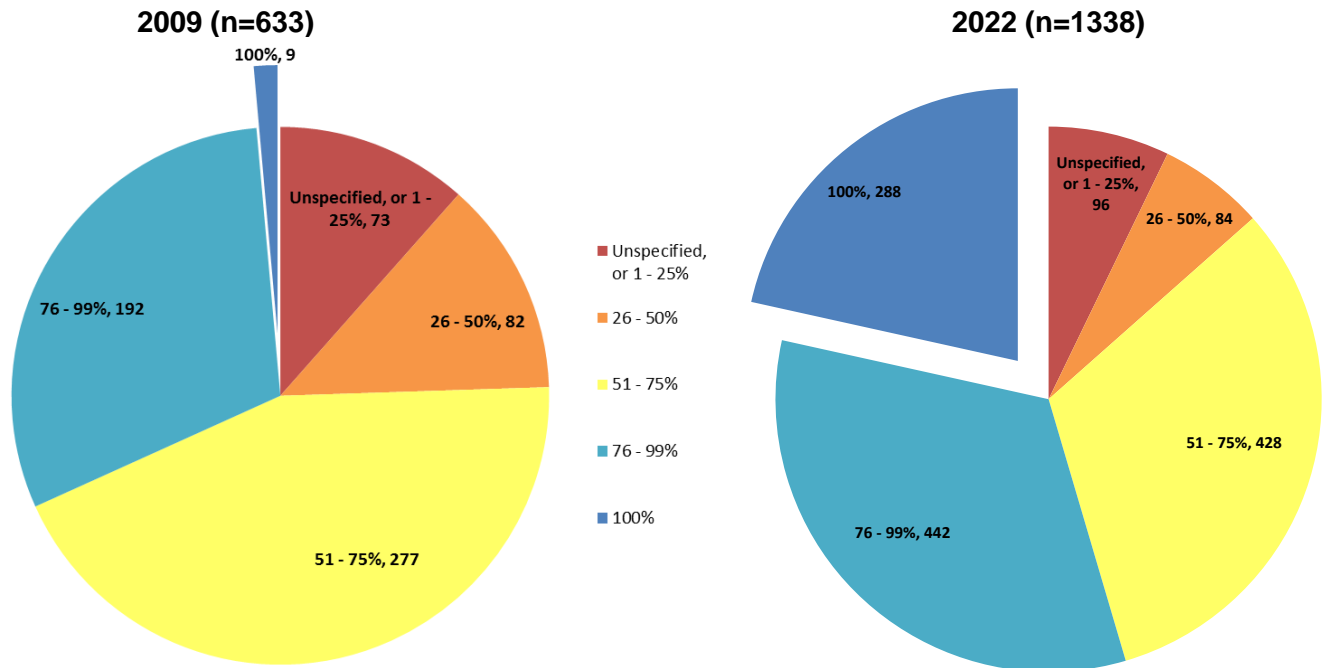

**State and Local 100% Smokefree Hotel and Motel Guest Room Laws**  
 Enacted as of July 1, 2022

Click here <https://no-smoke.org/category/hotels> for more information about smokefree hotels.

**Number of State and Local Laws by Percent of Smokefree Hotel Rooms: Progression**

The following table includes state laws requiring that all hotel and motel rooms be 100% smokefree.

State
1. Colorado
2. Connecticut
3. Indiana
4. Michigan

State
5. North Dakota
6. Vermont
7. Wisconsin

The following table includes local laws requiring that all hotel and motel rooms be 100% smokefree.