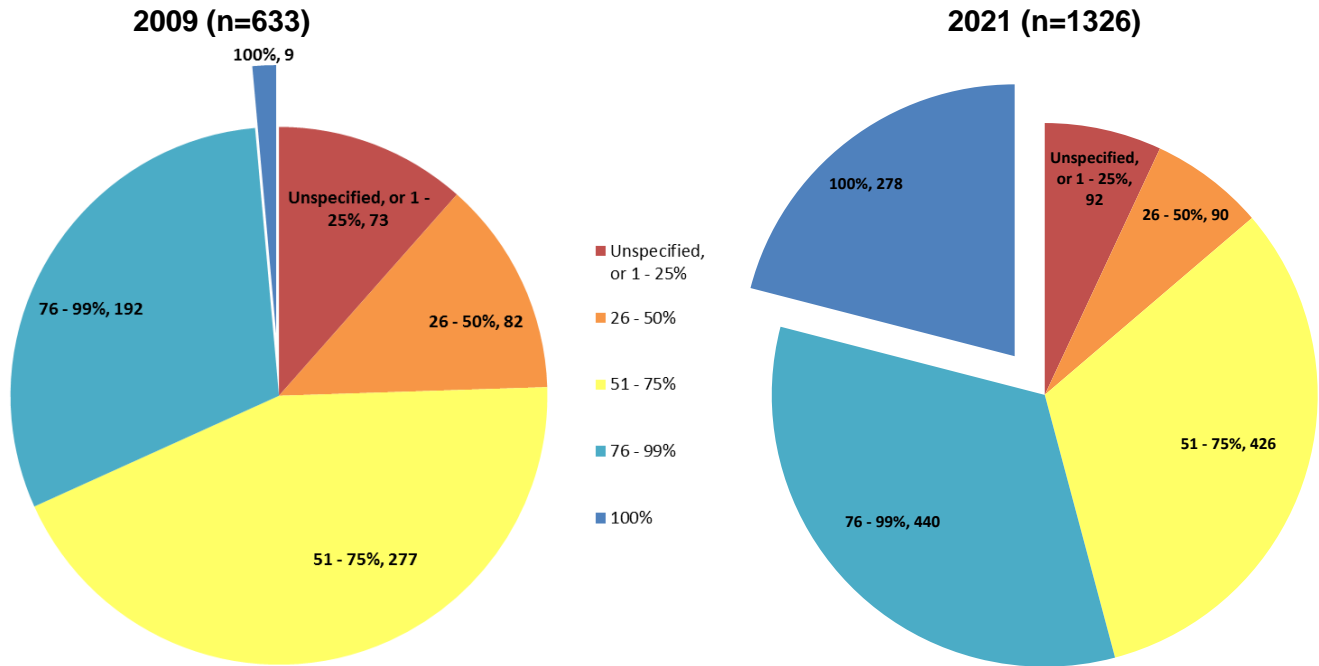

State and Local 100% Smokefree Hotel and Motel Guest Room Laws
 Enacted as of July 1, 2021

Click here <https://no-smoke.org/category/hotels> for more information about smokefree hotels.

Number of State and Local Laws by Percent of Smokefree Hotel Rooms: Progression

The following table includes state laws requiring that all hotel and motel rooms be 100% smokefree.

State
1. Colorado
2. Connecticut
3. Indiana
4. Michigan

State
5. North Dakota
6. Vermont
7. Wisconsin

The following table includes local laws requiring that all hotel and motel rooms be 100% smokefree.