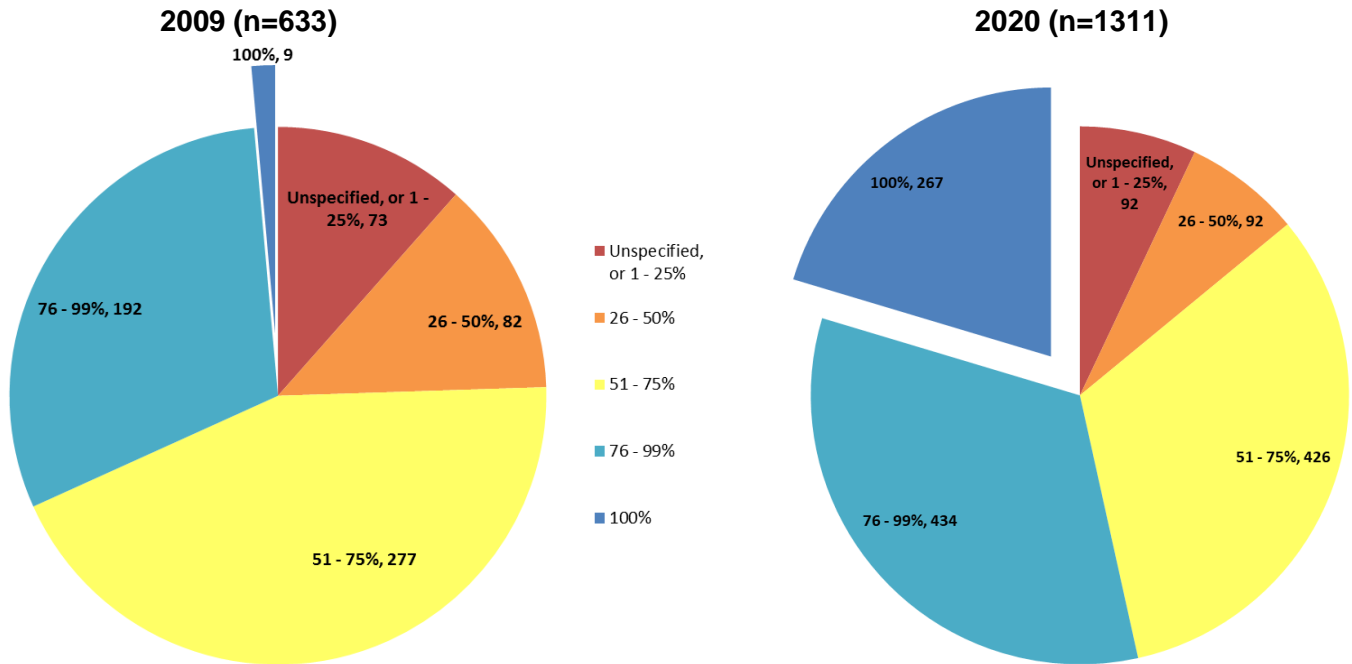

State and Local 100% Smokefree Hotel and Motel Guest Room Laws
 Enacted as of August 15, 2020

Click here <https://no-smoke.org/category/hotels> for more information about smokefree hotels.

Number of State and Local Laws by Percent of Smokefree Hotel Rooms: Progression

The following table includes state laws requiring that all hotel and motel rooms be 100% smokefree.

State
1. Colorado
2. Indiana
3. Michigan

State
4. North Dakota
5. Vermont
6. Wisconsin

The following table includes local laws requiring that all hotel and motel rooms be 100% smokefree.