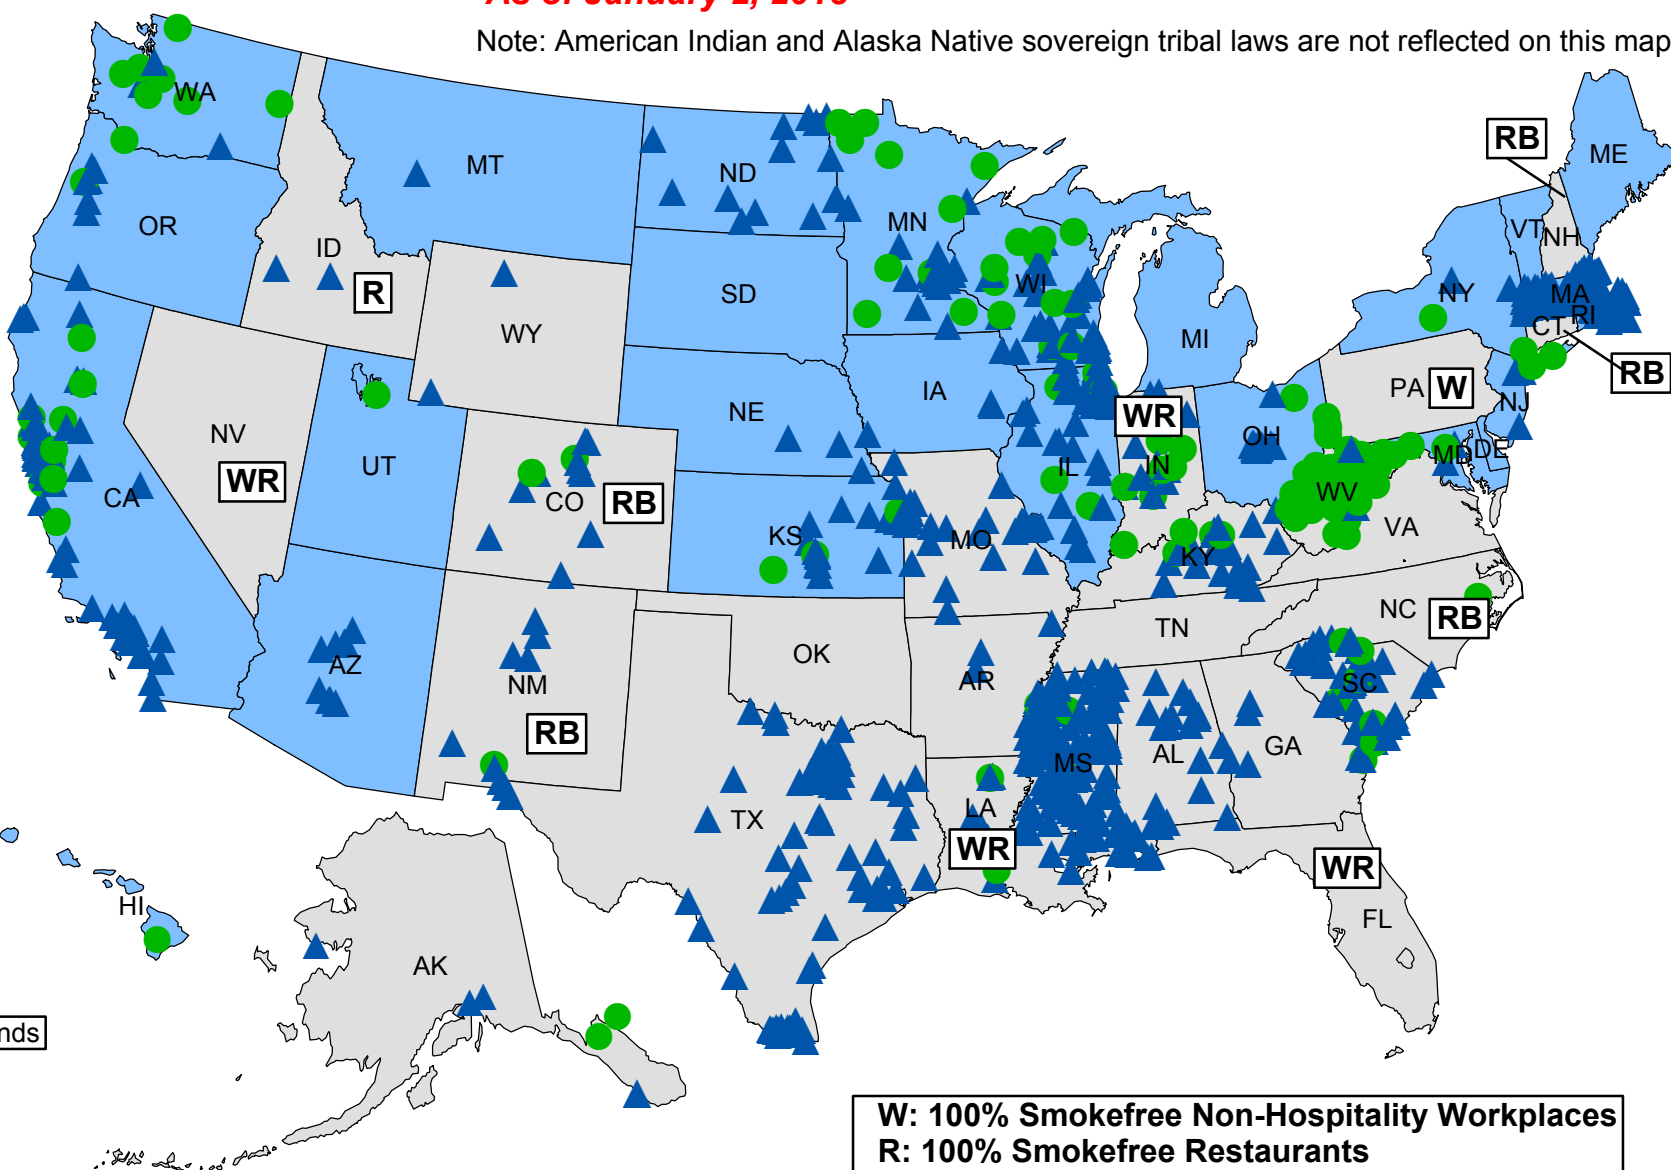

U.S. 100% Smokefree Laws in Non-Hospitality Workplaces AND Restaurants AND Bars

American Nonsmokers' Rights Foundation

As of January 2, 2018

Note: American Indian and Alaska Native sovereign tribal laws are not reflected on this map.

Territories and Commonwealths

States, Commonwealths, and Territories with 100% Smokefree Laws in all Non-Hospitality Workplaces,* Restaurants, and Bars**

Currently in effect as of January 2, 2018

Only laws that do not allow smoking in attached bars or separately ventilated rooms and do not have size exemptions are listed here.

Arizona	Massachusetts	Oregon
California	Michigan	Puerto Rico
Delaware	Minnesota	Rhode Island
Hawaii	Montana	South Dakota
Illinois	Nebraska	U.S. Virgin Islands
Iowa	New Jersey	Utah
Kansas	New York	Vermont
Maine	North Dakota	Washington
Maryland	Ohio	Wisconsin

Municipalities with Local 100% Smokefree Laws in all Non-Hospitality Workplaces,* Restaurants, and Bars**

Currently in effect as of January 2, 2018

Note: The jurisdiction(s) affected by county-level laws vary widely. Look for a plus symbol (+) next to each county with a law that includes both incorporated and unincorporated areas. A county without a symbol means that the county law covers unincorporated areas only.