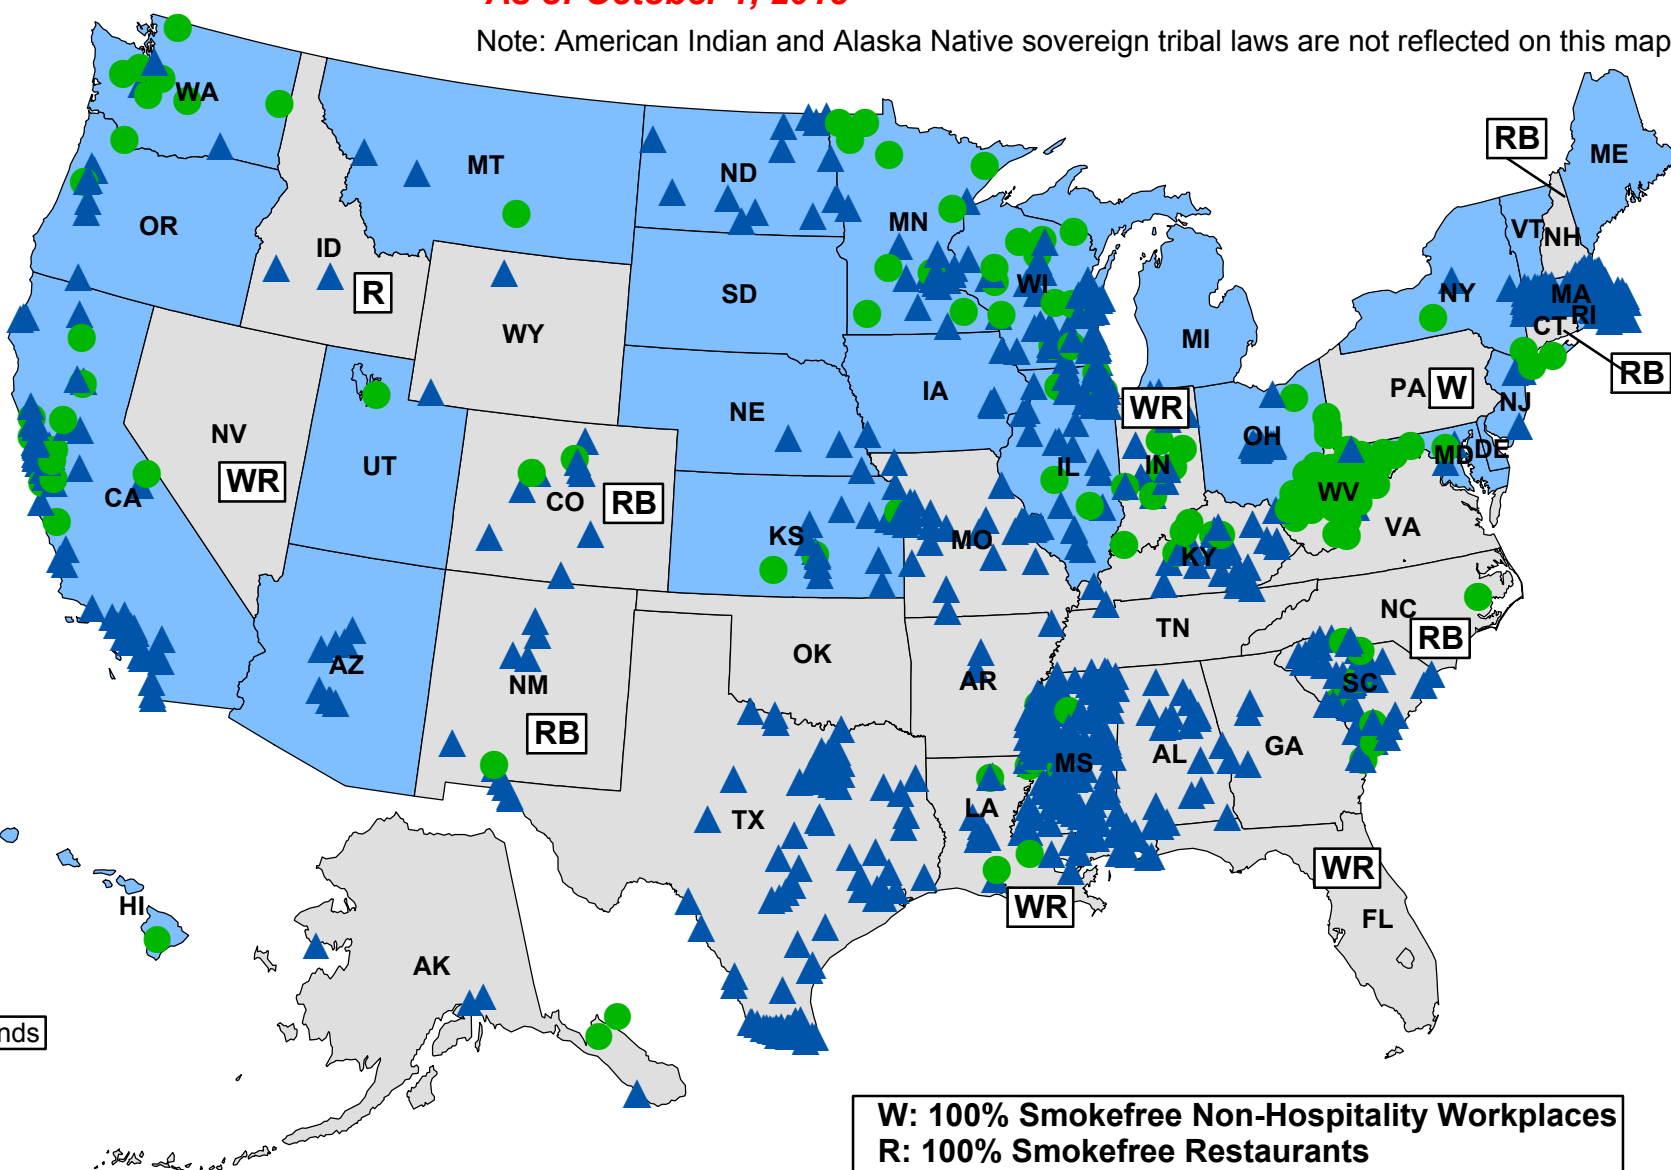

U.S. 100% Smokefree Laws in Non-Hospitality Workplaces AND Restaurants AND Bars

American Nonsmokers' Rights Foundation

As of October 1, 2018

Note: American Indian and Alaska Native sovereign tribal laws are not reflected on this map.

Territories and Commonwealths

States, Commonwealths, and Territories with 100% Smokefree Laws in all Non-Hospitality Workplaces,* Restaurants, and Bars**

Currently in effect as of October 1, 2018

Only laws that do not allow smoking in attached bars or separately ventilated rooms and do not have size exemptions are listed here.

Arizona	Massachusetts	Oregon
California	Michigan	Puerto Rico
Delaware	Minnesota	Rhode Island
Hawaii	Montana	South Dakota
Illinois	Nebraska	U.S. Virgin Islands
Iowa	New Jersey	Utah
Kansas	New York	Vermont
Maine	North Dakota	Washington
Maryland	Ohio	Wisconsin