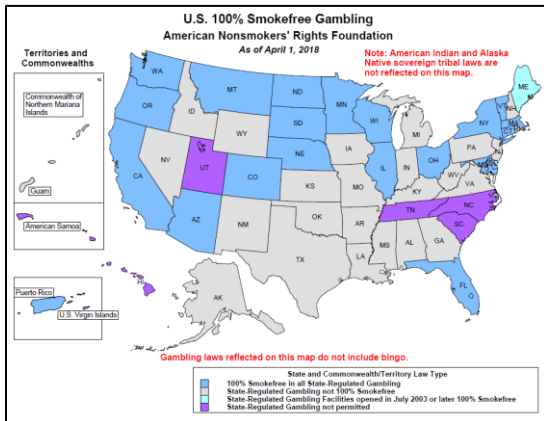

U.S. Smokefree Casinos and Gambling Facilities

April 1, 2018

State-regulated Gambling Facilities

There are at least **783** state-regulated gambling facilities that are required to be 100% smokefree indoors. Of the casinos and other facilities listed below, most are required to be smokefree by state law. Additionally, gambling facilities marked with an * are not required by law to be smokefree, but are smokefree by their own corporate policy.

Vermont and Wisconsin's smokefree laws cover state-regulated gambling facilities, but neither state currently has any such facilities. Maine's smokefree law requires state-regulated gambling facilities opened after July 1, 2003 to be 100% smokefree, but prior facilities may have a smoking room.

State-regulated gambling facilities are not permitted in American Samoa, Hawaii, North Carolina, South Carolina, Tennessee, and Utah, although some permit bingo and/or lottery.

→ See pages 20-21 for American Indian Sovereign Tribal Gaming Facilities.

Visit our smokefree casinos site at smokefreecasinos.org for more information.

To view a larger version of this map of the U.S. states, commonwealths, and territories that require state-regulated gambling facilities to be 100% smokefree, go to no-smoke.org/wp-content/uploads/pdf/100smokefreecasinos.pdf

Property	Community	Type of Property
Arizona		
Mirage Sports Grill	Apache Junction	Off-Track Betting Facility
99 Pub & Grill	Avondale	Off-Track Betting Facility
Waddell's Longhorn Corral	Buckeye	Off-Track Betting Facility
McMasher's Sports Bar	Casa Grande	Off-Track Betting Facility
Gallagher's - Carefree Highway	Cave Creek	Off-Track Betting Facility
Harold's Cave Creek Corral	Cave Creek	Off-Track Betting Facility
Nate's Third Base	Chandler	Off-Track Betting Facility
The Reef	Chandler	Off-Track Betting Facility