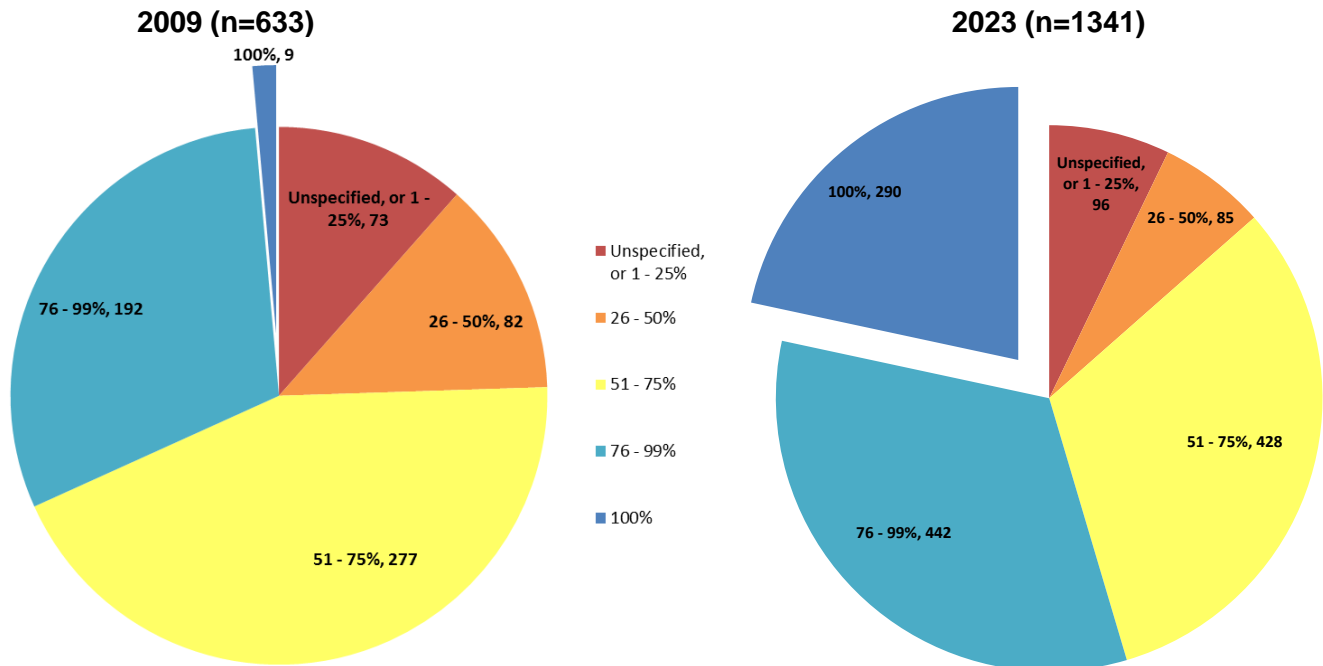

State and Local 100% Smokefree Hotel and Motel Guest Room Laws
 Enacted as of January 1, 2023

Click here <https://no-smoke.org/category/hotels> for more information about smokefree hotels.

Number of State and Local Laws by Percent of Smokefree Hotel Rooms: Progression

The following table includes state laws requiring that all hotel and motel rooms be 100% smokefree.

State
1. Colorado
2. Connecticut
3. Indiana
4. Michigan

State
5. North Dakota
6. Vermont
7. Wisconsin

The following table includes local laws requiring that all hotel and motel rooms be 100% smokefree.