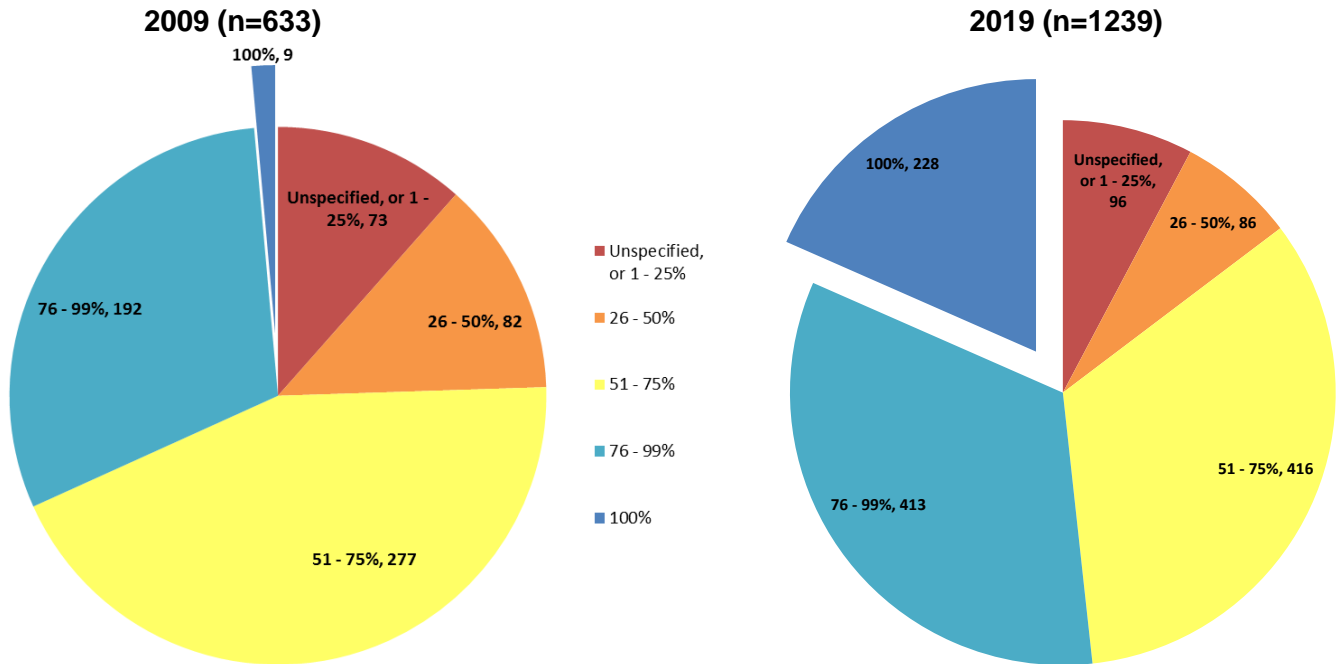

State and Local 100% Smokefree Hotel and Motel Guest Room Laws
 Enacted as of January 2, 2019

Click here <https://no-smoke.org/category/hotels> for more information about smokefree hotels.

Number of State and Local Laws by Percent of Smokefree Hotel Rooms: Progression